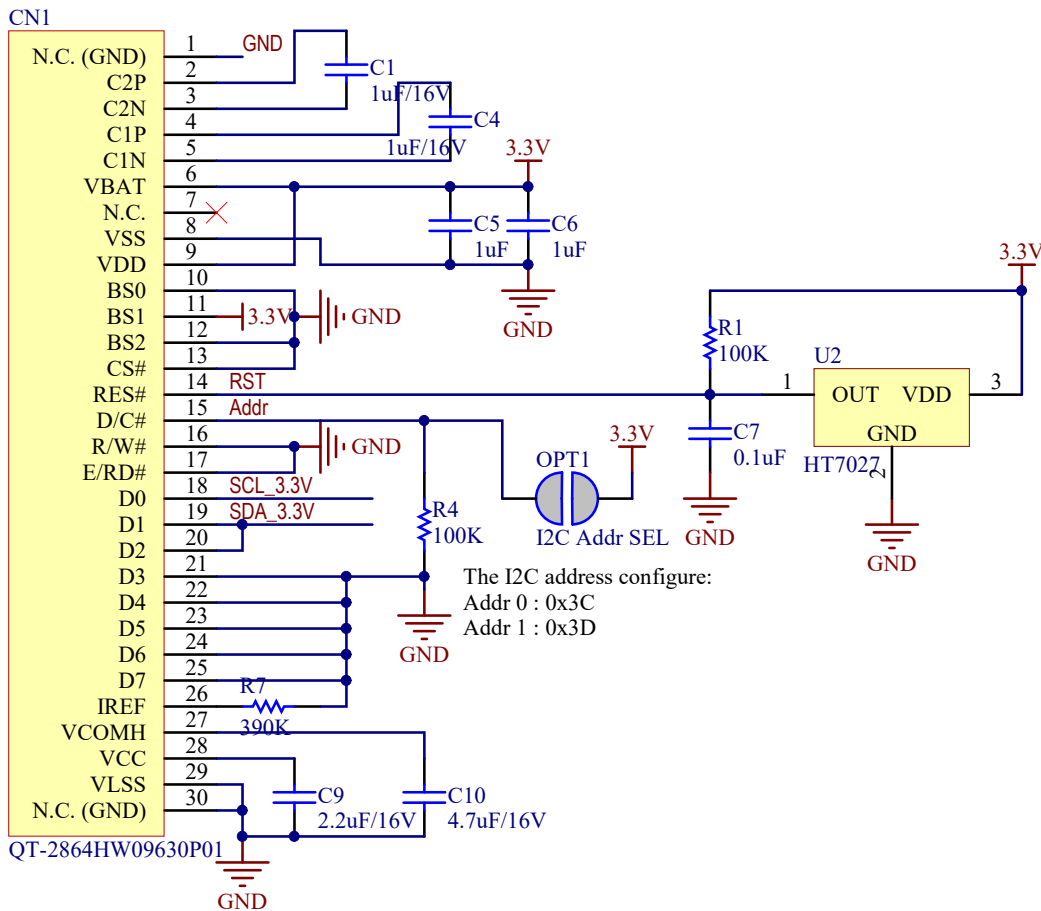

## Level Shift

## Power Circuit

## OLED Screen

Title:	BMD31M090
Design by:	BESTMOUDLES TEAM
Data:	2023/4/20
Rev:	V1.0