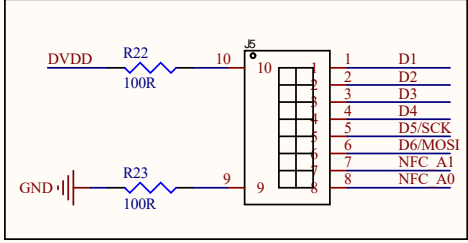

MCU HT32F52253

Title		
Size	Number	Revision
A4		
Date:	2024/1/25	Sheet of
File:	E:\BC45B4522\BCE-45B4522-001 Part Draw B20240110.SchDoc	

Tuning circuit

Interface

Three state dial switch

Title		
Size	Number	Revision
A4		
Date:	2024/1/25	Sheet of
File:	E:\BC45B4522\BCE-45B4522-001 Part 1\Drawn\IB30240110.SchDoc	