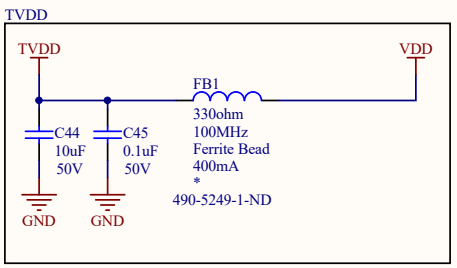

MCU HT32F52253

Title		
Size	Number	Revision
A4		
Date:	2024/1/25	Sheet of
File:	E:\BC45B4522\BCE-45B4522-001 Part Draw B20240110.SchDoc	

Tuning circuit

Interface

Three state dial switch

Title		
Size	Number	Revision
A4		
Date:	2024/1/25	Sheet of
File:	E:\BC45B4522\BCE-45B4522-001 Part 1\Drawn\IB30240110.SchDoc	