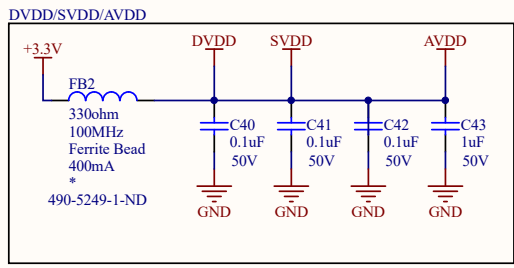

MCU HT32F52253

Title		
Size	Number	Revision
A4		
Date:	2024/1/25	Sheet of
File:	E:\BC45B4522\BCE-45B4522-001 Part Draw B20240110.SchDoc	

Tuning circuit

Interface

Three state dial switch

Title		
Size	Number	Revision
A4		
Date:	2024/1/25	Sheet of
File:	E:\BC45B4522\BCE-45B4522-001 Part 1\Drawn\IB30240110.SchDoc	