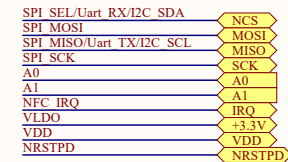

MCU HT32F52253

Title		
Size	Number	Revision
A4		
Date:	2024/1/25	Sheet of
File:	E:\BC45B4522\BCE-45B4522-001 Part Draw B20240110.SchDoc	

Tuning circuit

Interface

Three state dial switch

Title		
Size	Number	Revision
A4		
Date:	2024/1/25	Sheet of
File:	E:\BC45B4522\BCE-45B4522-001 Part 1\Drawn\IB30240110.SchDoc	