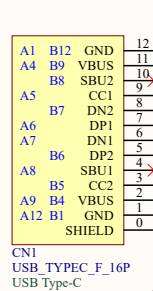

MCU HT32F52253

Title		
Size	Number	Revision
A4		
Date:	2024/1/25	Sheet of
File:	E:\BC45B4522\BCE-45B4522-001 Part Draw B20240110.SchDoc	

Tuning circuit

Interface

Three state dial switch

Title		
Size	Number	Revision
A4		
Date:	2024/1/25	Sheet of
File:	E:\BC45B4522\BCE-45B4522-001 Part 1\Drawn\IB30240110.SchDoc	