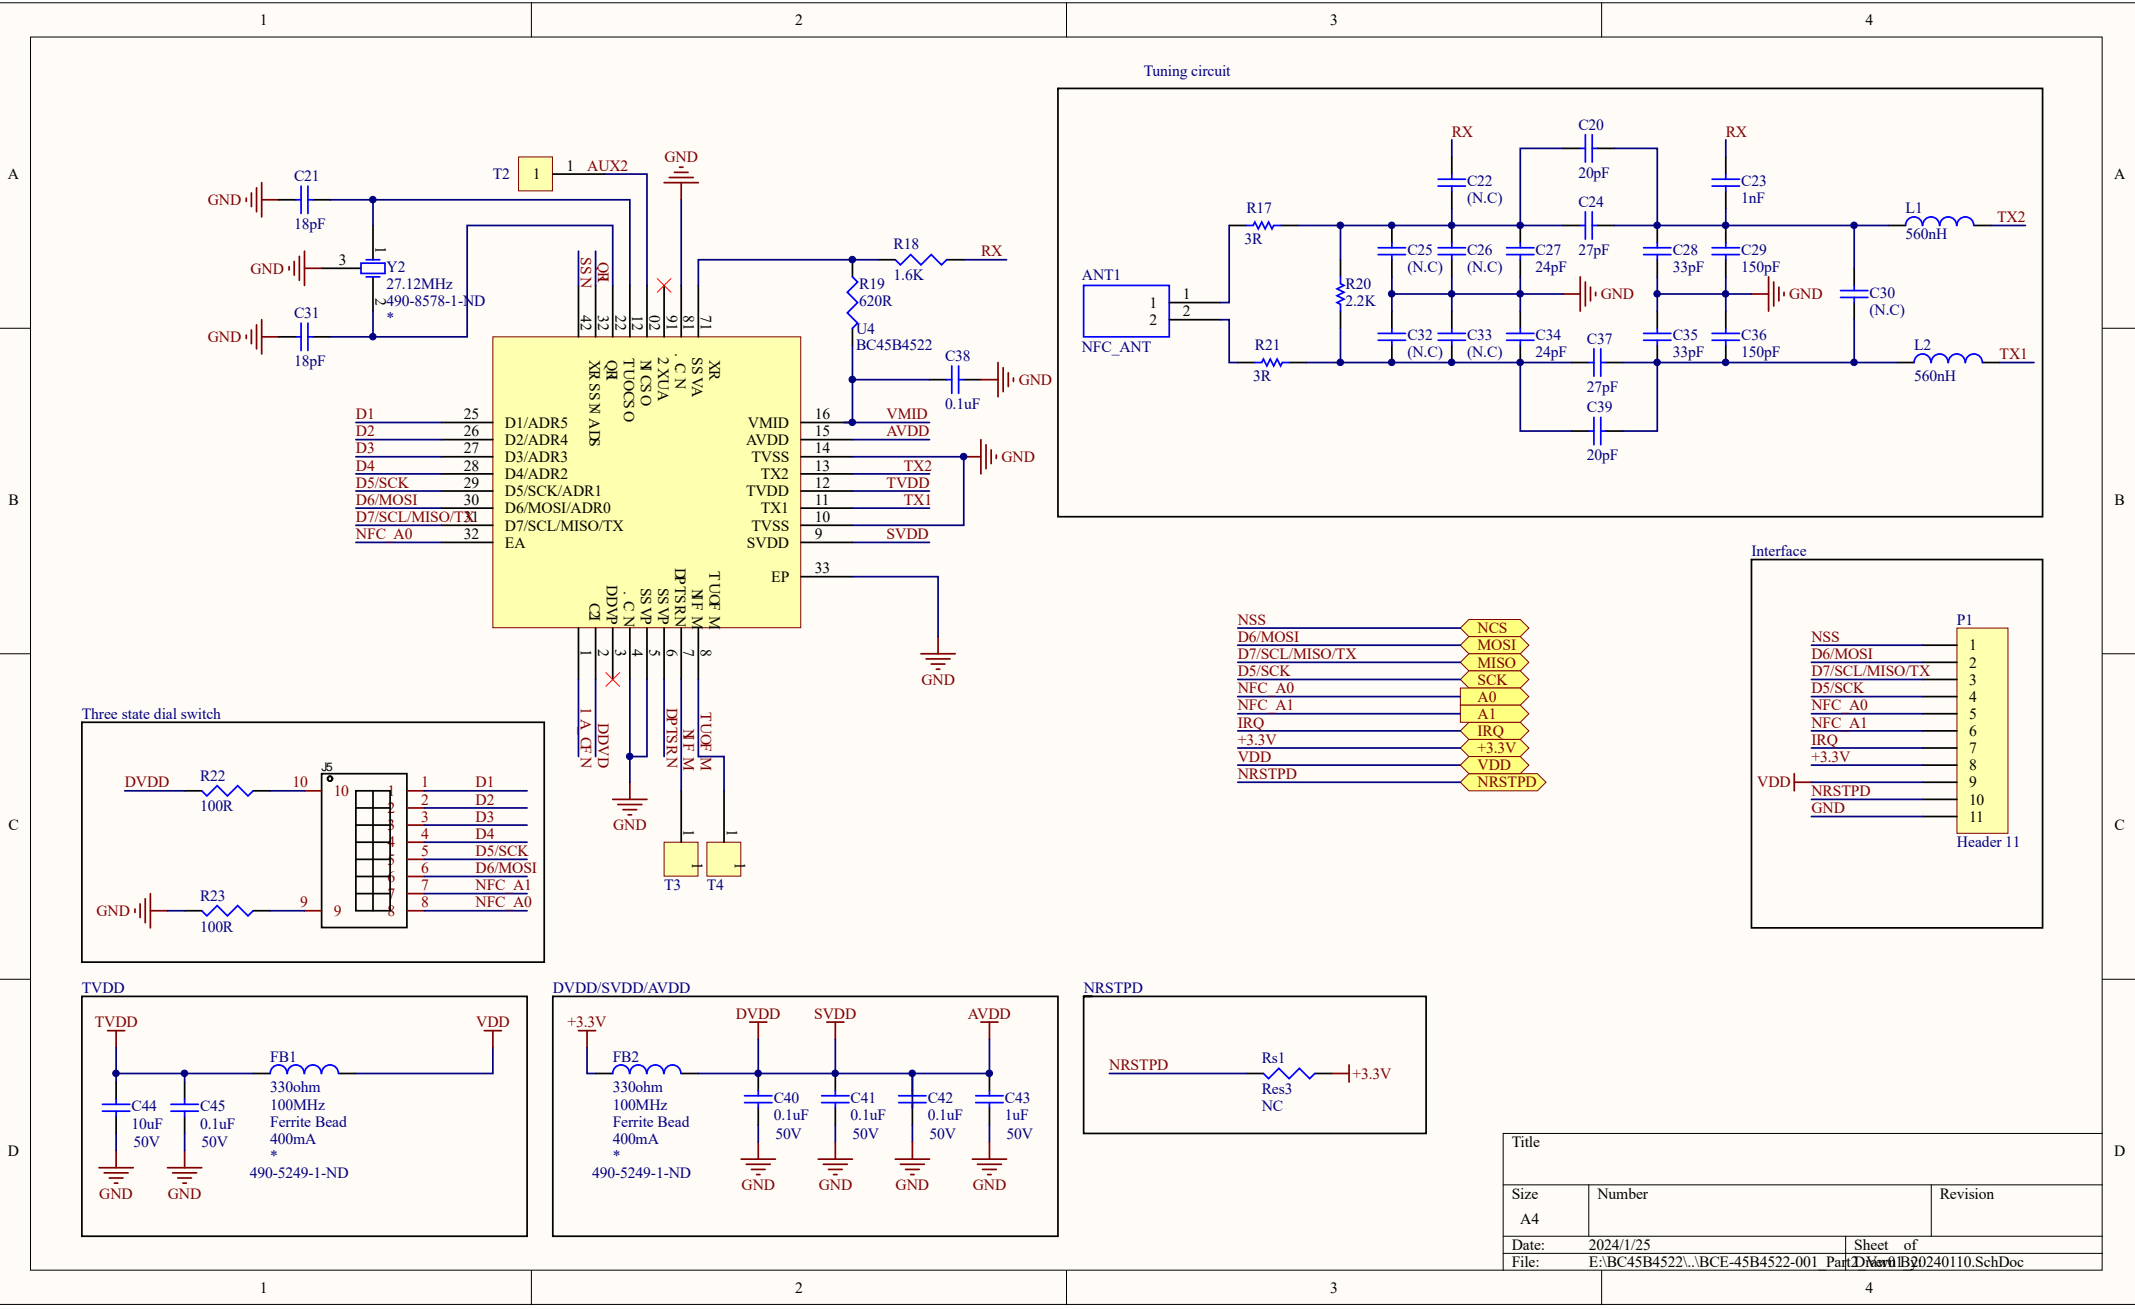

MCU HT32F52253

Title		
Size	Number	Revision
A4		
Date:	2024/1/25	Sheet of
File:	E:\BC45B4522\BCE-45B4522-001 Part Draw B20240110.SchDoc	

Tuning circuit

Interface

Three state dial switch

Title		
Size	Number	Revision
A4		
Date:	2024/1/25	Sheet of
File:	E:\BC45B4522\BCE-45B4522-001 Part 1\Drawn\IB30240110.SchDoc	