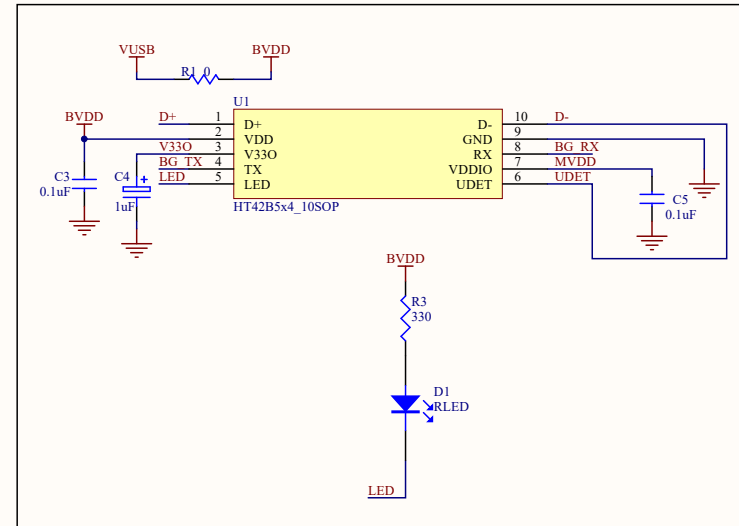

MCU HT32F52253

Title		
Size	Number	Revision
A4		
Date:	2024/1/25	Sheet of
File:	E:\BC45B4522\BCE-45B4522-001 Part Draw B20240110.SchDoc	

Tuning circuit

Interface

Three state dial switch

Title		
Size	Number	Revision
A4		
Date:	2024/1/25	Sheet of
File:	E:\BC45B4522\BCE-45B4522-001 Part 1\Drawn\IB30240110.SchDoc	