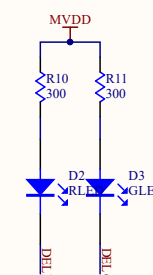

MCU HT32F52253

Title		
Size	Number	Revision
A4		
Date:	2024/1/25	Sheet of
File:	E:\BC45B4522\BCE-45B4522-001 Part Draw B20240110.SchDoc	

Tuning circuit

Interface

Three state dial switch

Title		
Size	Number	Revision
A4		
Date:	2024/1/25	Sheet of
File:	E:\BC45B4522\BCE-45B4522-001 Part 1\Drawn\IB30240110.SchDoc	