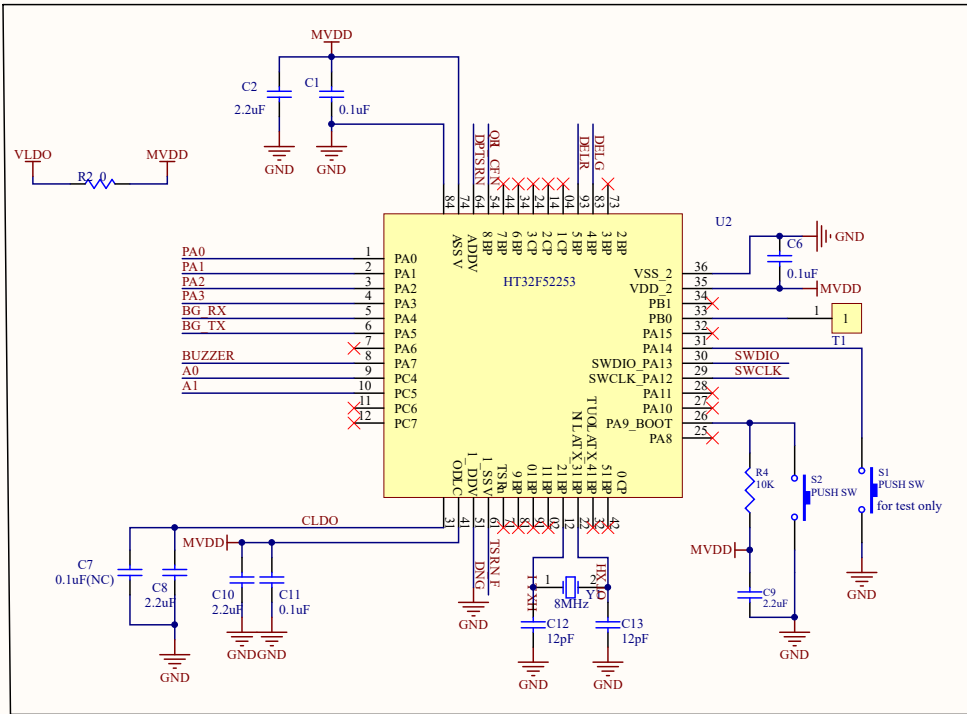

MCU HT32F52253

Title		
Size	Number	Revision
A4		
Date:	2024/1/25	Sheet of
File:	E:\BC45B4522\BCE-45B4522-001 Part Draw B20240110.SchDoc	

Tuning circuit

Interface

Three state dial switch

Title		
Size	Number	Revision
A4		
Date:	2024/1/25	Sheet of
File:	E:\BC45B4522\BCE-45B4522-001 Part 1\Drawn\IB30240110.SchDoc	