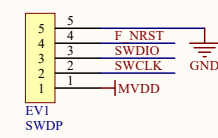

MCU HT32F52253

Title		
Size	Number	Revision
A4		
Date:	2024/1/25	Sheet of
File:	E:\BC45B4522\BCE-45B4522-001 Part Draw B20240110.SchDoc	

Tuning circuit

Interface

Three state dial switch

Title		
Size	Number	Revision
A4		
Date:	2024/1/25	Sheet of
File:	E:\BC45B4522\BCE-45B4522-001 Part 1\Drawn\IB30240110.SchDoc	