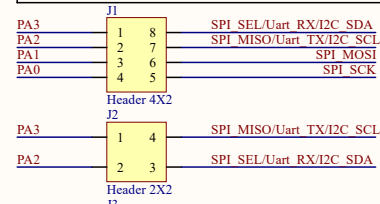

MCU HT32F52253

Title		
Size	Number	Revision
A4		
Date:	2024/1/25	Sheet of
File:	E:\BC45B4522\BCE-45B4522-001 Part Draw B20240110.SchDoc	

Tuning circuit

Interface

Three state dial switch

Title		
Size	Number	Revision
A4		
Date:	2024/1/25	Sheet of
File:	E:\BC45B4522\BCE-45B4522-001 Part 1\Drawn\IB30240110.SchDoc	