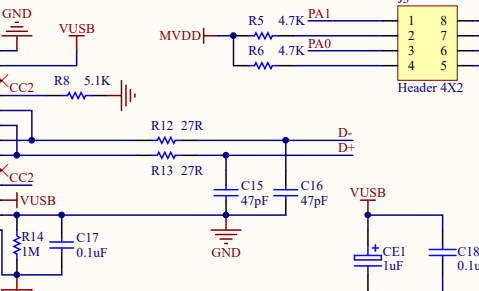

MCU HT32F52253

Title		
Size	Number	Revision
A4		
Date:	2024/1/25	Sheet of
File:	E:\BC45B4522\BCE-45B4522-001 Part Draw B20240110.SchDoc	

Tuning circuit

Interface

Three state dial switch

Title		
Size	Number	Revision
A4		
Date:	2024/1/25	Sheet of
File:	E:\BC45B4522\BCE-45B4522-001 Part 1\Drawn\IB30240110.SchDoc	