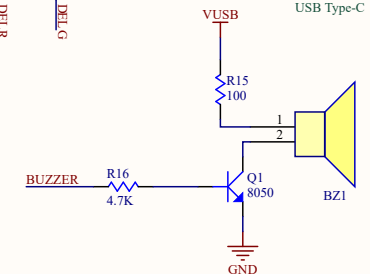

MCU HT32F52253

Title		
Size	Number	Revision
A4		
Date:	2024/1/25	Sheet of
File:	E:\BC45B4522\BCE-45B4522-001 Part Draw B20240110.SchDoc	

Tuning circuit

Interface

Three state dial switch

Title		
Size	Number	Revision
A4		
Date:	2024/1/25	Sheet of
File:	E:\BC45B4522\BCE-45B4522-001 Part 1\Drawn\IB30240110.SchDoc	