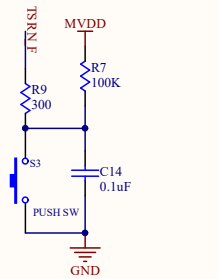

MCU HT32F52253

Title		
Size	Number	Revision
A4		
Date:	2024/1/25	Sheet of
File:	E:\BC45B4522\BCE-45B4522-001 Part Draw B20240110.SchDoc	

Tuning circuit

Interface

Three state dial switch

Title		
Size	Number	Revision
A4		
Date:	2024/1/25	Sheet of
File:	E:\BC45B4522\BCE-45B4522-001 Part 1\Drawn\IB30240110.SchDoc	